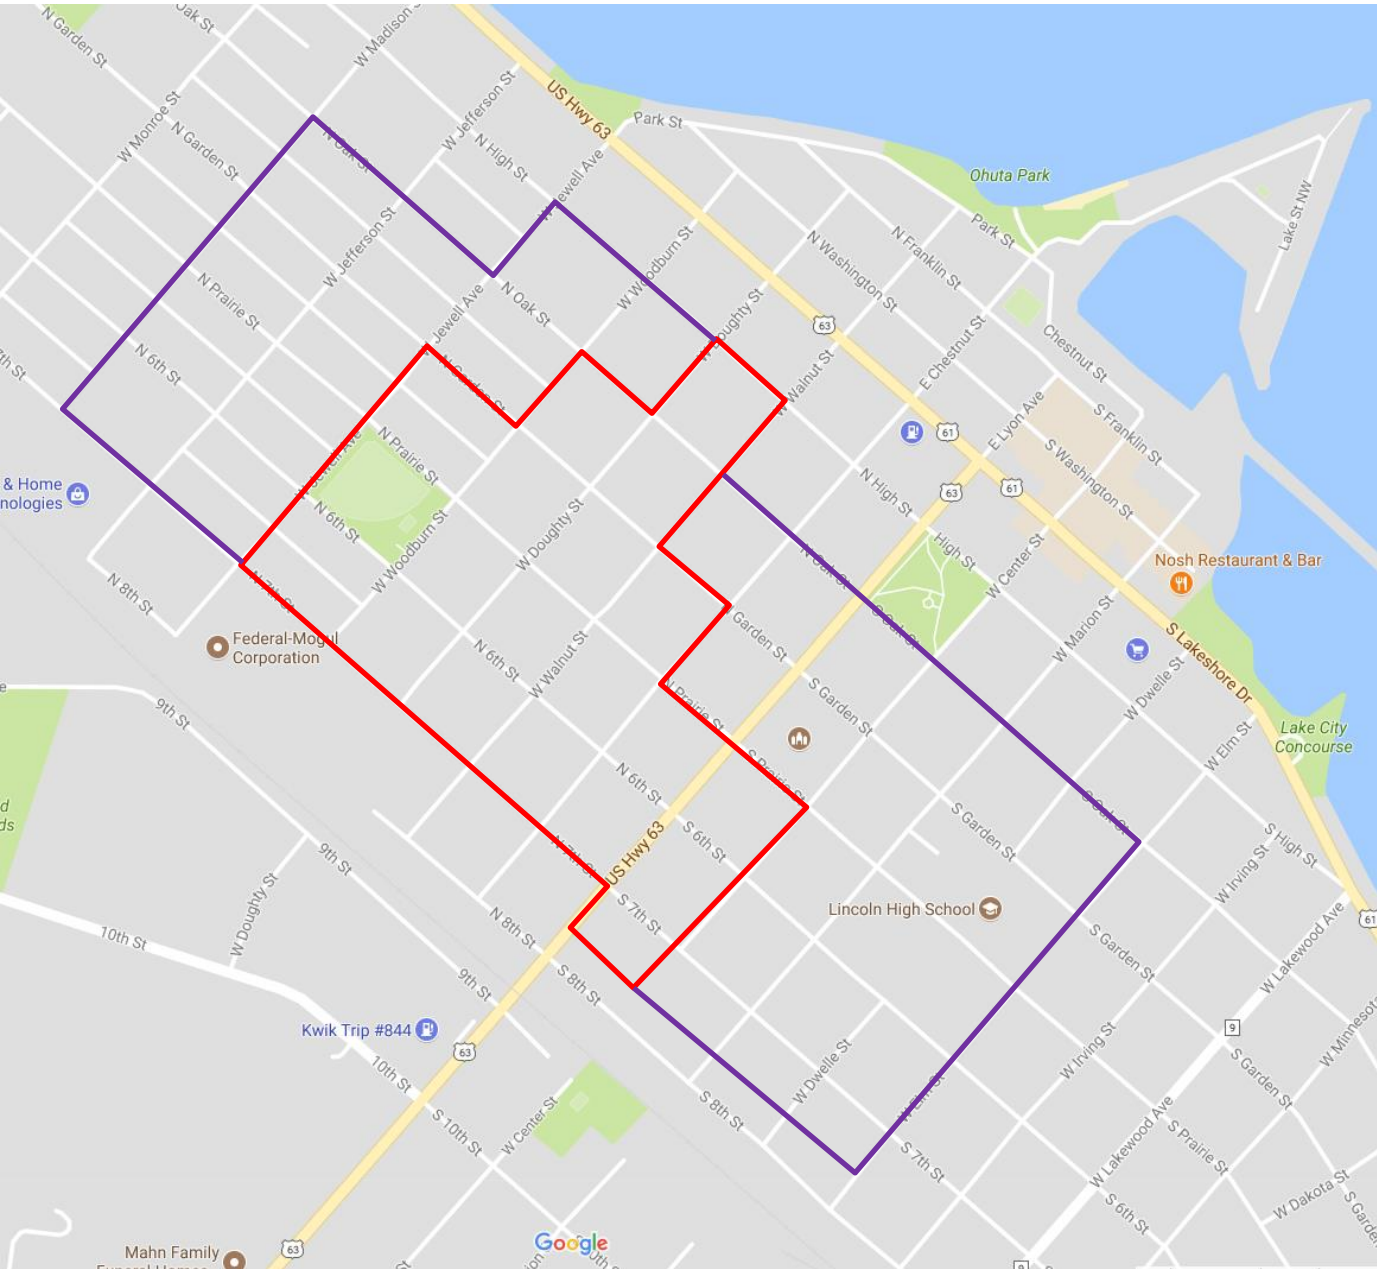

LAKE CITY Target Area Map

Target Area "A" – Outlined in Red
Target Area "B" – Outlined in Purple